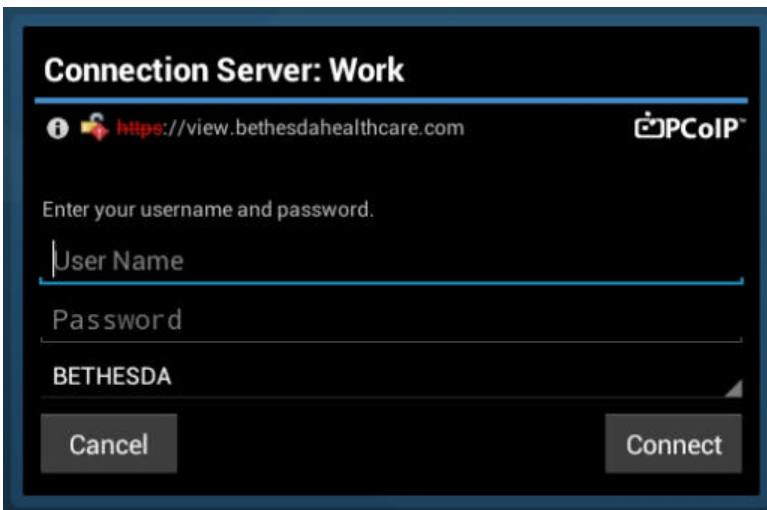

Installing VMware on your Android Device

Select the Play Store from within your Apps and Search for **vmware view**

Once installed you will have a new icon

The connection server is **view.bethesdahealthcare.com**

Your user name and password are what you use in the hospital to sign into the computers.